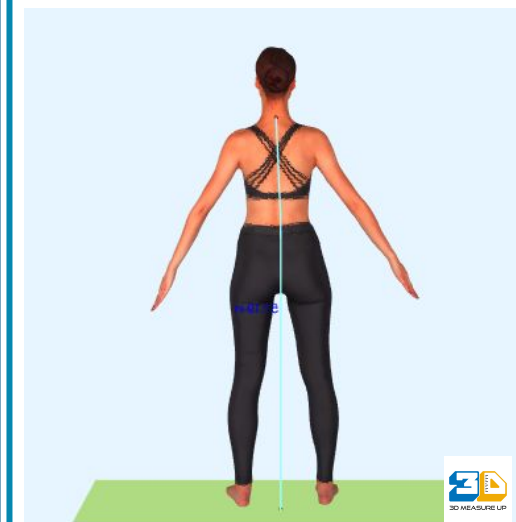

Left Outer Arm Length

325

Right Outer Arm Length

326

Back Neck Point to Knee Length

327

Back Neck Point to Ground Length

328