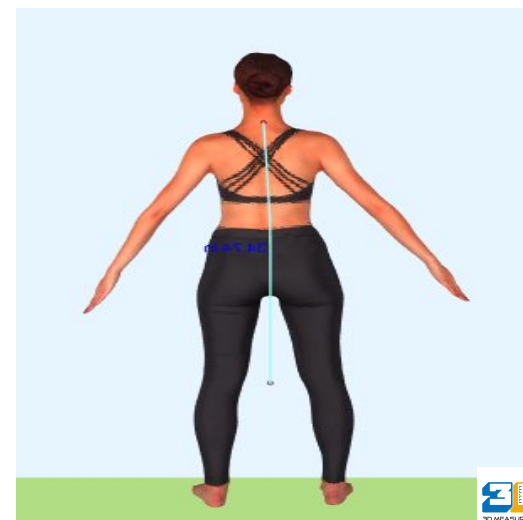

Left Outer Arm Length

325

Right Outer Arm Length

326

Back Neck Point to Knee Length

327

Back Neck Point to Ground Length

328